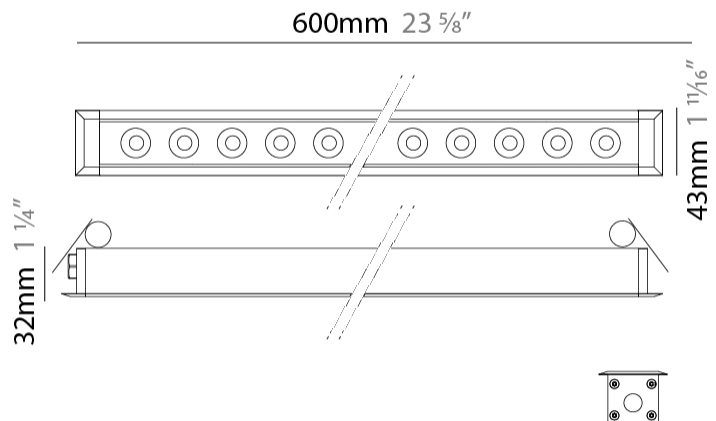

base number   Finish   Lens
Options   Options

1. To build a product code in our configurator select the specify button on the base model # product page
2. To build a manual product code on this datasheet choose from the options listed below in blue font and add the suffix to the base model #

GENERAL

Series: Mini Corniche
Brand: Platek
Division: Exterior
Mounting Type: Recessed
Mounting Location: Ceiling
Subcategory: Downlight

PHYSICAL

Shape: Rectangle
Length (mm): 620
Length (in): 24 ³/₈
Width (mm): 43
Width (in): 1 ⁵/₈
Height (mm): 32
Height (in): 1 ¹/₄
Ceiling Thickness (mm): 2 - 13
Ceiling Thickness (in): 1/16 - 1/2
Light Distribution: Downlight
Weight (kg): 1.3
Weight (lbs): 2.8
Diffuser: Clear tempered glass
Gasket: Gore-Tex valve to prevent condensation
Fixture Finish: [BLK](#) / [WHI](#) / [GRY](#) / [COR](#) / [ANT](#) / [BRZ](#)
Fixture Material: Extruded Aluminum
Cut-out Measurements: 36mm / 1 7/16" x 610mm / 24"

ELECTRICAL

Lamp Type: LED
Total Output Wattage (W): 23
Dimming: Bluetooth technology or DMX
Control Gear: DMX
Driver Included: No
Driver Location: Remote
Driver Type: Constant Current - Universal
Driver Class: Class 2
Input Voltage (V): 120 - 277
Constant Current (MA): 500

LED

Color Temperature (°K): RGBW
CRI: >80 CRI
Lamp Life (hrs): 60000
Special LEDs offerings: RGBW

OPTICAL

Optic°: [26](#) / [40](#) / [ELL](#)

RATINGS AND CERTIFICATIONS

Certified By: Certified for North American Standards
IP rating: IP65
IK Rating: IK07
Bug Rating: B1 U0 G0